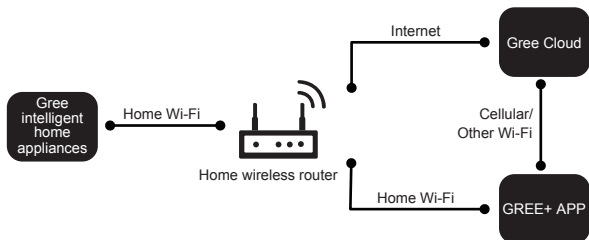

GREE+ App Operation Manual

Control Flow Chart

Operating Systems

Requirement for User's smart phone:

iOS system
Support iOS7.0 and
above version

Android system
Support Android 4.4 and
above version

Download and installation

GREE+ App Download Linkage

Scan the QR code or search "GREE+" in the application market to download and install it. When "GREE+" App is installed, register the account and add the device to achieve long-distance control and LAN control of Gree smart home appliances.