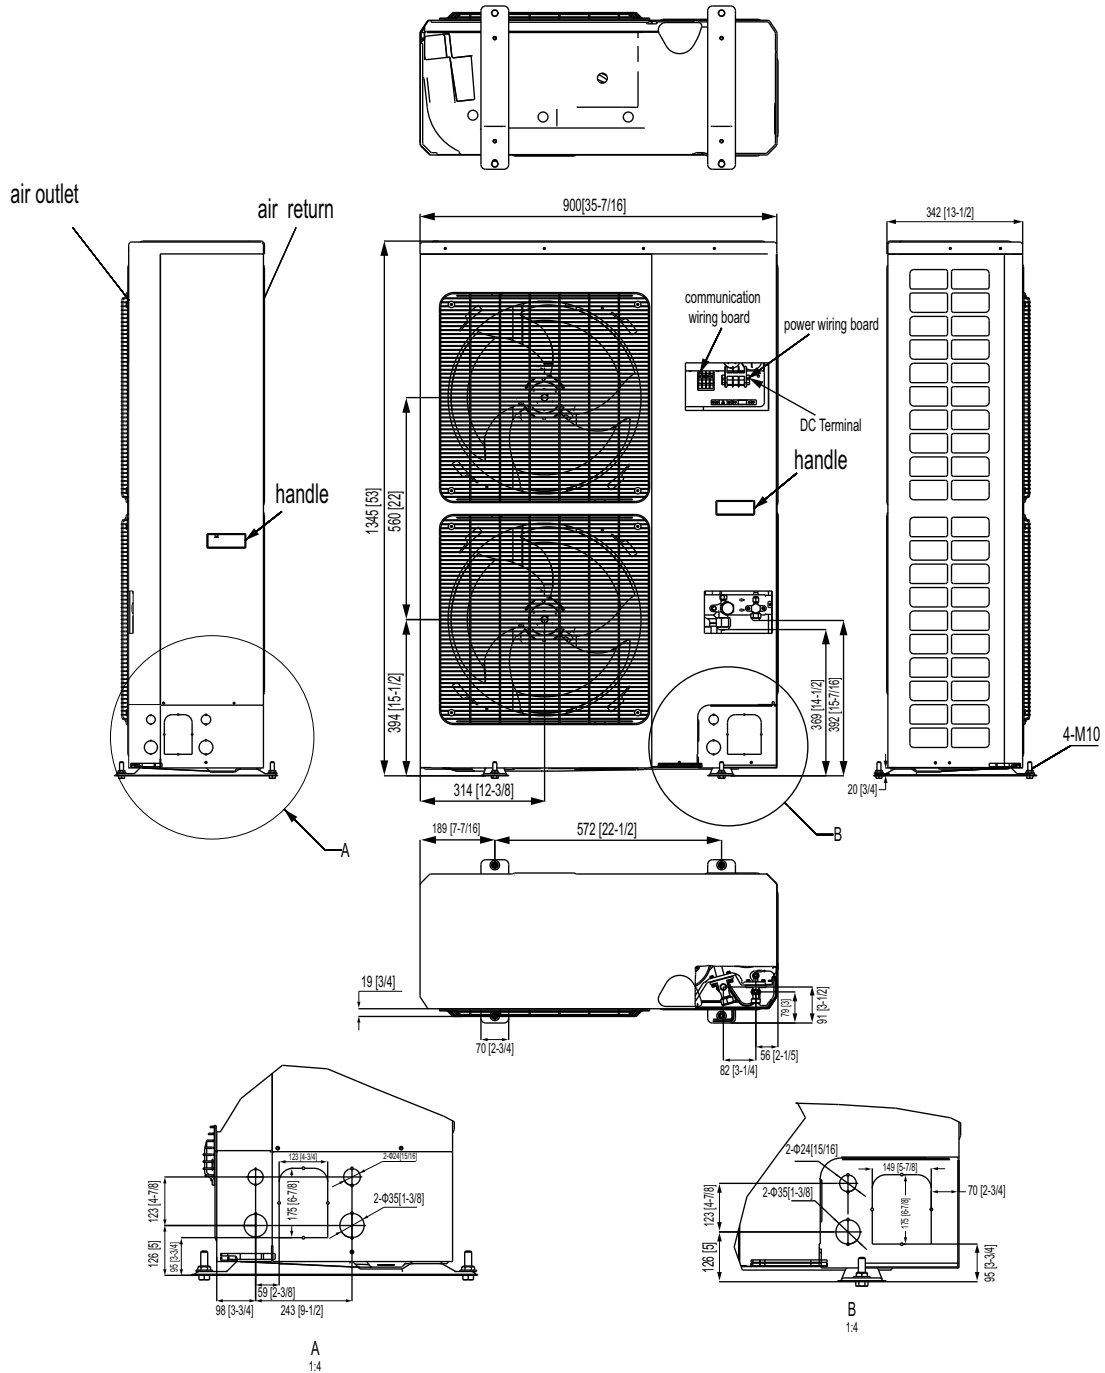

208~230V Mini Solar GMV

Model:
GMV-Y48WL/A-T(U)

Specification	Unit	Parameter
Model	—	GMV-Y48WL/A-T(U)
Performance		
Rated Cooling Capacity (*1)	kBtu/h	48
Rated Heating Capacity (*2)	kBtu/h	54
Power Input	Cooling(kw)	3.8
	Heating(kw)	4
Operating Temperature Range	Cooling (Outdoor) °C/°F	-5~48/23~118
	Heating (Outdoor) °C/°F	-20~27/-4~81
Sound Pressure Level	dB(A)	62
AHRI Ratings(Ducted/Non-Ducted)		
EER	W/W	3.71
SEER/HSPF	—	15~16/8.2~9
COP	W	3.95
Dimension		
External Dimensions (H x W x D)	In.(mm)	35-7/16 x 13-3/8 x 52-15/16 (900 x 340 x 1345)
Net Weight	lbs/kg	271.2 (123)
From ODU to First Point or Header	Liquid (mm/inch)	9.52 (3/8)
	Gas (mm/inch)	15.9 (5/8)
Max. Refrigerant Line Length(Between ODU&IDU)	ft.	394
Max. Control Wiring Length	ft.	4920
Electrical Data (AC)		
Power Supply Requirement	Voltage,Phase, Hertz	208/240, 1, 60
Minimum Circuit Ampacity (MCA)	A	35
Maximum Overcurrent Protection (MOP)	A	45
Solar DC Electrical Data (DC)		
Range of Allowable Open Circuit Input Voltage	V	120-440VDC
Range of Input Operating Voltage	V	100-380VDC
Max. Solar Short Circuit Current	A	15A
Recommended Qty of Solar Panel *Base on Yingli model YL325D-36b (Single-series)	—	4~10
Recommended Qty of Solar Panel *Base on Yingli model YL325D-36b (2-series)	—	8~20
Fan		
Type x Quantity	—	Axial-flow x 2
Airflow Volume	CFM	3708
Other		
Indoor Unit	Total Capacity	50%~135% of that of outdoor units.
	Max Connectable Quantity	8
Fin Material	—	Copper tube-Aluminum
Condenser Fin Color	—	Gold
Compressor Type x Quantity	—	Inverter Rotary x 1
Refrigerant Charge	kg/oz	3.3/116.4
Refrigerant	—	R410A
Protection Devices	High Pressure	High pressure sensor, High pressure switch 601 psi (4.15 MPa)
	Inverter Circuit	Over-heat protection,Over-current protection
	Compressor	Discharge temp protection, Over-current protection

Outline and Physical Dimensions of GMV-Y48WL/A-T(U).

Unit:mm(in.)