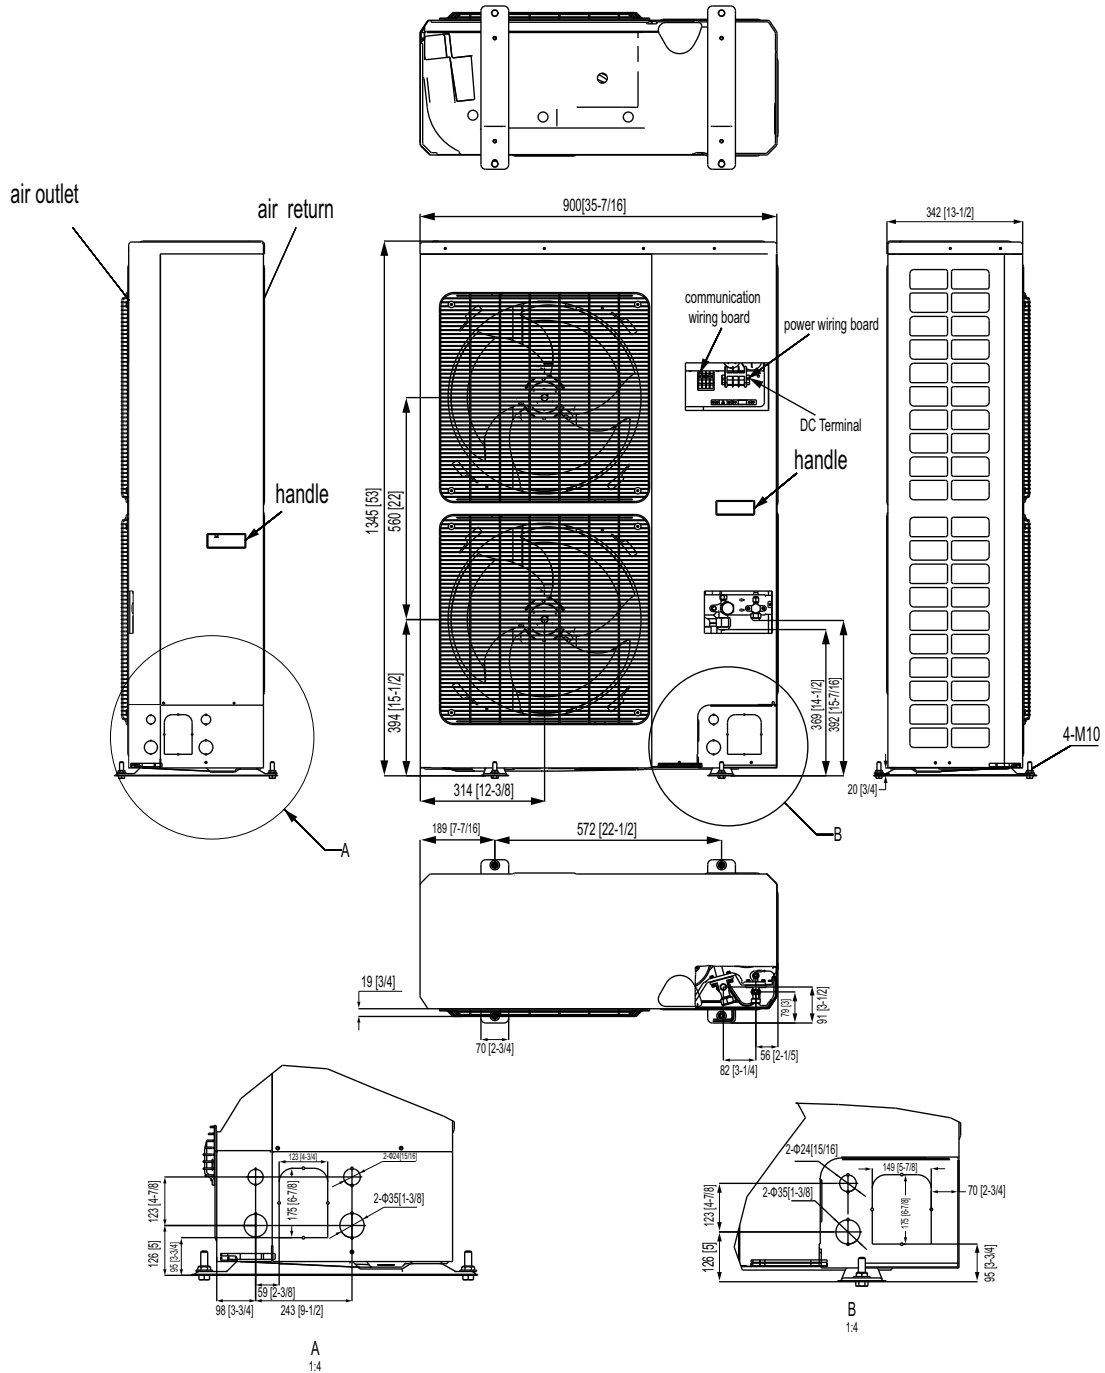

208~230V Mini Solar GMV

Model:
GMV-Y60WL/A-T(U)

Specification	Unit	Parameter
Model	—	GMV-Y60WL/A-T(U)
Performance		
Rated Cooling Capacity (*1)	kBtu/h	54
Rated Heating Capacity (*2)	kBtu/h	60
Power Input	Cooling(kw)	4.6
	Heating(kw)	4.7
Operating Temperature Range	Cooling (Outdoor) °C/°F	-5~48/23~118
	Heating (Outdoor) °C/°F	-20~27/-4~81
Sound Pressure Level	dB(A)	62
AHRI Ratings(Ducted/Non-Ducted)		
EER	W/W	3.43
SEER/HSPF	—	15~16/8.2~9
COP	W	3.43
Dimension		
External Dimensions (H x W x D)	In.(mm)	35-7/16 × 13-3/8 × 52-15/16 (900 × 340 × 1345)
Net Weight	lbs/kg	271.2 (123)
From ODU to First Point or Header	Liquid (mm/inch)	9.52 (3/8)
	Gas (mm/inch)	19.05 (3/4)
Max. Refrigerant Line Length(Between ODU&IDU)	ft.	394
Max. Control Wiring Length	ft.	4920
Electrical Data (AC)		
Power Supply Requirement	Voltage,Phase, Hertz	208/240, 1, 60
Minimum Circuit Ampacity (MCA)	A	38
Maximum Overcurrent Protection (MOP)	A	50
Solar DC Electrical Data (DC)		
Range of Allowable Open Circuit Input Voltage	V	120-440VDC
Range of Input Operating Voltage	V	100-380VDC
Max. Solar Short Circuit Current	A	15A
Recommended Qty of Solar Panel *Base on Yingli model YL325D-36b (Single-series)	—	4~10
Recommended Qty of Solar Panel *Base on Yingli model YL325D-36b (2-series)	—	8~20
Fan		
Type x Quantity	—	Axial-flow×2
Airflow Volume	CFM	3884
Other		
Indoor Unit	Total Capacity	50%~135% of that of outdoor units.
	Max Connectable Quantity	9
Fin Material	—	Copper tube-Aluminum
Condenser Fin Color	—	Gold
Compressor Type x Quantity	—	Inverter Rotary x 1
Refrigerant Charge	kg/oz	3.3/116.4
Refrigerant	—	R410A
Protection Devices	High Pressure	High pressure sensor, High pressure switch 601 psi (4.15 MPa)
	Inverter Circuit	Over-heat protection,Over-current protection
	Compressor	Discharge temp protection, Over-current protection

Outline and Physical Dimensions of GMV-Y60WL/A-T(U).

Unit:mm(in.)